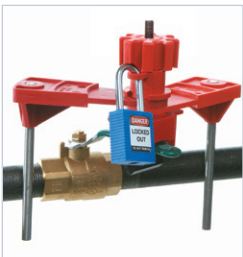

Additional lockout solutions

Beyond our SafeKey padlocks, Brady offers a wide variety of lockout tagout solutions, including:

- Standard Brady safety, aluminum and laminated steel locks
- Lockout tagout labels, signs and tags
- Devices for circuit breaker, electrical plug, fuse, rotary switch, push button, valve and hose lockout
- Lockout cables, hasps, stations, kits and group lock boxes
- Visual lockout procedures software
- Lockout programme services, including training, programme development, procedure writing and auditing, gap analysis, machine inventory and more