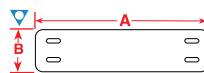

Diagram	Order Reference	Material	Colour	Label Width A (mm)	Label Height B (mm)	Vertical Repeat (mm)	Labels per Package	Ribbon Series
	HSCMHT-800-2-WT	Polyvinylidene Fluoride	White	50.80	20.58	25.40	1000	R6000HF
	HSCMHT-410-2-WT	Polyvinylidene Fluoride	White	51.44	10.42	15.50	1500	R6000HF

B-388:

- non-adhesive, rigid polyolefin cable tag
- easy to apply to thick cables, cable bundles or any cable post termination with cable ties
- meets RW-2513 standard on industrial and military fluids resistance, flame retardant and abrasion resistant
- resist temperatures between -55°C and 135°C