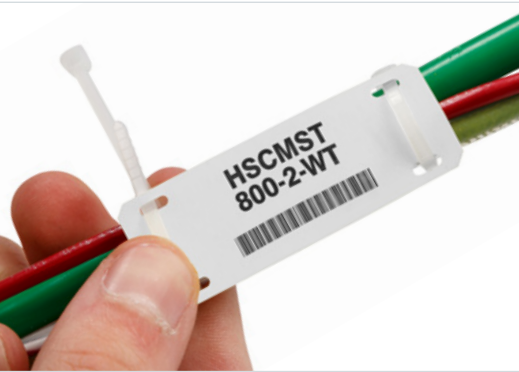

B-338 and B-388 tags for aerospace cable identification

Easily identify thick cables and cable bundles

Our B-338 and B-388 rigid tags can be used to easily identify thick cables, cable bundles and any cable post termination. The rigid, non-adhesive cable tags are easy to apply with cable ties and come in 2 sizes: 51.44 mm x 10.42 mm and 50.80 mm x 20.58 mm.

B-338:

- non-adhesive, rigid polyvinylidene fluoride cable tag
- easy to apply to thick cables, cable bundles or any cable post termination with cable ties
- meets RW-2513 standard on industrial and military fluids resistance, flame retardant and abrasion resistant
- resists temperatures between -55°C to 200°C
- great tear resistance
- low outgassing value

B-388:

- non-adhesive, rigid polyolefin cable tag
- easy to apply to thick cables, cable bundles or any cable post termination with cable ties
- meets RW-2513 standard on industrial and military fluids resistance, flame retardant and abrasion resistant
- resist temperatures between -55°C and 135°C