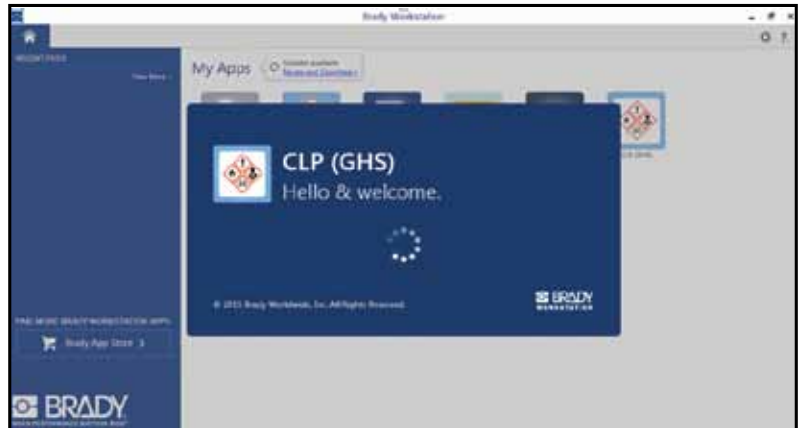

Brady Workstation CLP/GHS Labels App

workstation.bradyd.com

Easily import SDS content to quickly create CLP/GHS labels!

The Brady Workstation CLP/GHS Labels app makes aligning with the CLP Classification, Labelling & Packaging Regulation (1272/2008) and the Globally Harmonized System of Classification and Labeling of Chemicals (GHS) amazingly simple. It features easy uploading and storing of Safety Data Sheet (SDS) information and label creation capabilities.

Chemical Data Storage & CLP/GHS Label Creation

It all starts with the information on your SDS sheets. With the CLP/GHS Labels app, you can easily import, store and update the SDS data for every chemical in your plant – all in one convenient place!