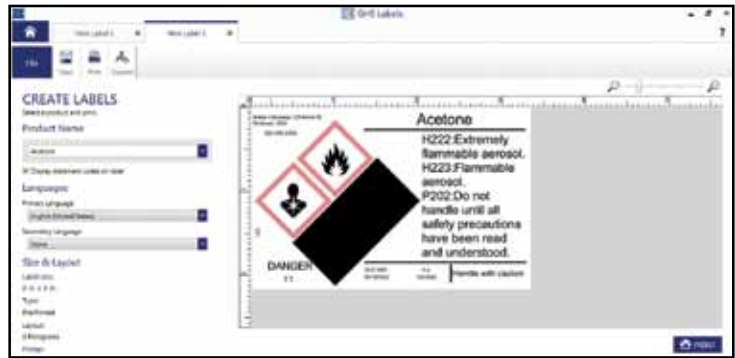

Once you enter the chemical information one time, you'll never have to enter it again. With SDS data just a touch away, you can simply pick a chemical, pick a label size and print the CLP/GHS labels you need at any time.

Pre-Populated Hazard Statements

We think label creation should be simple and convenient. That's why we offer a wide range of pre-populated precautionary and hazards statements right in the app. That way you just choose the message you want and it appears on the label automatically, saving you time deciding what the label should say. Hazard statements are categorized into four different groups: physical, health, environmental and European standard statements.