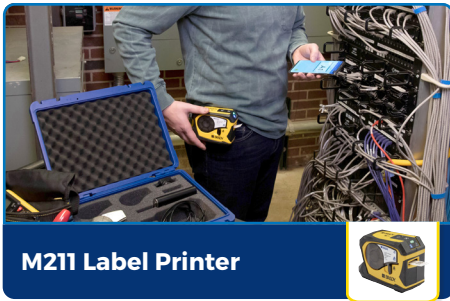

USER-FRIENDLY FEATURES THAT KEEP WORK MOVING

CREATE LABELS USING VOICE COMMANDS WITH BRADYVOICE™

CAPTURE TEXT FROM IMAGES AND PDFs

RUNS ON APPLE iOS AND ANDROID DEVICES

A CONSISTENT AND EFFICIENT BLUETOOTH CONNECTION **REDUCES DESIGN AND PRINT TIME**

EXPRESS LABELS MOBILE IS FULLY COMPATIBLE WITH THESE BRADY PRINTERS:

Compatible. Convenient. Connected.

- ▶ **Connect 1 device at a time:** M211, M610, i7500
- ▶ **Connect up to 5 devices at a time:** M611, M511, M710, S3700, i5300