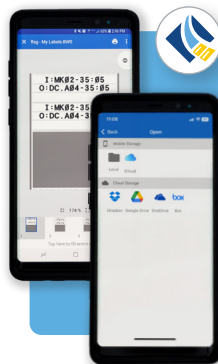

BradyPrinter i5300
Label Printer

Compatible. Convenient. Connected.

- Connect 1 device at a time:
  M211, M610
- Connect up to 5 devices at a time:
  M611, M511, M710, S3700, i5300

Express Labels Mobile is also compatible with these obsoleted printers: BMP®51, BMP®61-WiFi