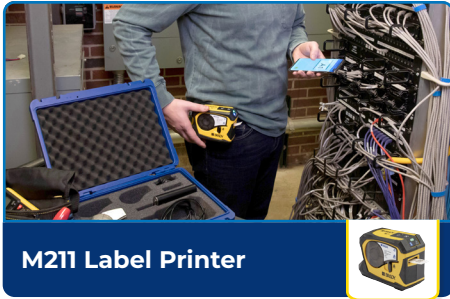

USER-FRIENDLY FEATURES THAT KEEP WORK MOVING

CREATE LABELS USING VOICE COMMANDS WITH BRADYVOICE™

CAPTURE TEXT FROM IMAGES AND PDFs

RUNS ON APPLE iOS AND ANDROID DEVICES

A CONSISTENT AND EFFICIENT BLUETOOTH CONNECTION **REDUCES DESIGN AND PRINT TIME**

EXPRESS LABELS MOBILE IS FULLY COMPATIBLE WITH THESE BRADY PRINTERS:

Compatible. Convenient. Connected.

- ▶ **Connect 1 device at a time:** M211, M610, i7500
- ▶ **Connect up to 5 devices at a time:** M611, M511, M710, S3700, i5300