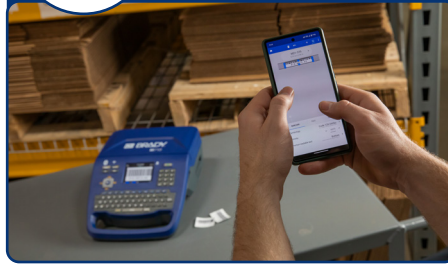

M710 Label Printer