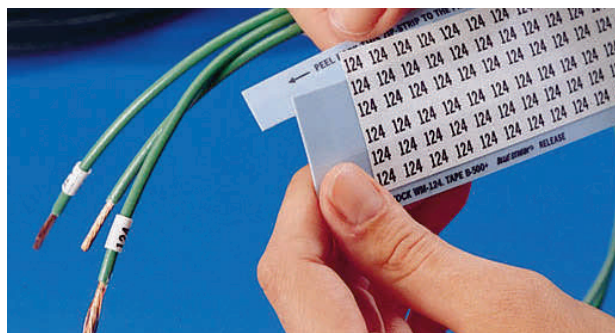

B-500 Vinyl Cloth Wire Marker Cards

Repositionable vinyl cloth material are able to withstand moderate heat, oil and dirt. Labels hold tightly to the wire due to their high adhesion properties and can be re-used with ease if repositioning is required. Available in black on matte white background. Card-mounted wire markers are sold as individual characters or as consecutive numbers and letters.

Number Legends

Catalog #	Legend	Marker Length Inch (mm)	Markers Per Card	Cards Per Pkg
WM-0-PK	0	1.50" (38 mm)	36	25
WM-1-PK	1	1.50" (38 mm)	36	25
WM-2-PK	2	1.50" (38 mm)	36	25
WM-3-PK	3	1.50" (38 mm)	36	25
WM-**-PK (replace asterisks with a number 4 - 25)		1.50" (38 mm)	36	25
WM**-PK (replace asterisks with a number 26 - 99)		1.50" (38 mm)	25	25
WM-601-605-PK	601-605	1.50" (38 mm)	25	25
WM-606-610-PK	606-610	1.50" (38 mm)	25	25
WM-611-615-PK	611-615	1.50" (38 mm)	25	25
WM-***-***-PK (replace asterisks with consecutive numbers in same manner as the line above, up to 925)		1.50" (38 mm)	25	25
WM-921-925-PK	921-925	1.50" (38 mm)	25	25

Consecutive Number Legends

Catalog #	Legend	Marker Length Inch (mm)	Qty. of Each Legend Per Card	Cards Per Pkg
WM-1-33-PK	1 - 33	1.50" (38 mm)	1	25
WM-34-66-PK	34 - 66	1.50" (38 mm)	1	25
WM-67-99-PK	67 - 99	1.50" (38 mm)	1	25
WM-100-124-PK	100 - 124	1.50" (38 mm)	1	25
WM-125-149-PK	125 - 149	1.50" (38 mm)	1	25
WM-***-***-PK (replace asterisks with consecutive numbers in same manner as the line above, up to 1774)		1.50" (38 mm)	1	25
WM-1775-1779-PK	1775-1779	1.50" (38 mm)	1	25