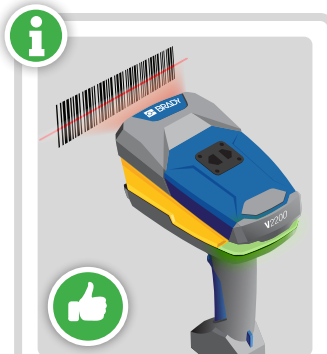

Brady Worldwide Inc.
6555 W. Good Hope Rd.
Milwaukee, WI 53223
UNITED STATES

Revision A
© 2024 Brady Worldwide, Inc. All Rights Reserved.

Y6355857

V2200 Wired Barcode Scanner Quick Start Guide

IMPORTANT: Before operating the scanner, be sure to read important safety information in the User's Manual found on bradycorp.com/global.