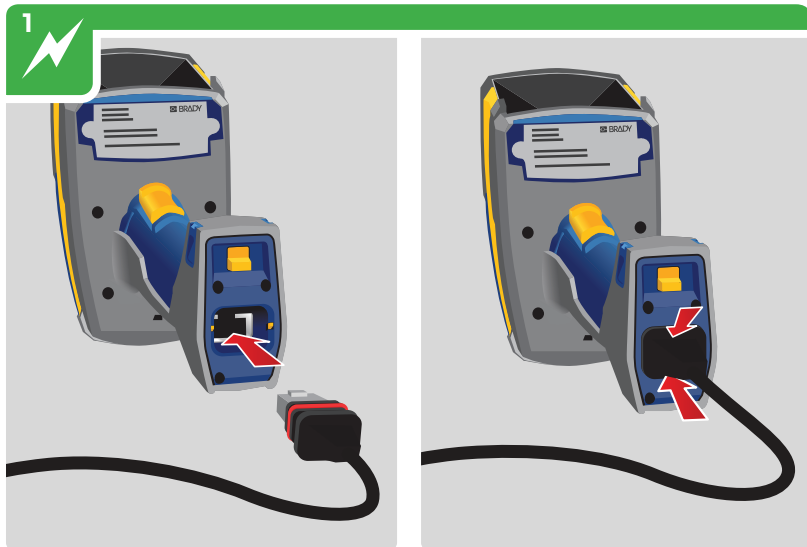

Brady Worldwide Inc.
6555 W. Good Hope Rd.
Milwaukee, WI 53223
UNITED STATES

Revision A
© 2024 Brady Worldwide, Inc. All Rights Reserved.

Y6355857

V2200 Wired Barcode Scanner Quick Start Guide

IMPORTANT: Before operating the scanner, be sure to read important safety information in the User's Manual found on bradycorp.com/global.