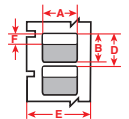

* Printer includes print driver, USB cable, USB flash drive, stylus, product license key for Brady Workstation Product and Wire ID Suite, roll of A62-3-427 and A62-R4300 ribbon. **For in-line cut and strip applications:** Contact Brady at 1-888-272-3946. Special restrictions apply.

Wraprotor A6200 Print Ribbons (1.000 in. core, ink side out)

Ribbon series	Catalogue #	Size inch x foot (mm x m)	Colour
R4300 Wax / Resin Strong environmental resistance against smearing and chemicals. Also, reliable, sharp-edge print quality to maximize barcode readability.	A62-R4300	2.000 x 150 (50.8 x 45.7)	Black

B-427 Self-Laminating Vinyl Wire Material

Colour: White / Clear   Finish: Matte

Self-laminating wire marker features white printable area with a clear "tail" that wraps around marker. Tail serves as overlaminates to protect the print. Superior resistance to abrasion, solvents, water, oil and dirt.