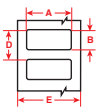

### B-427 Self-Laminating Vinyl Wire Material

Colour: White / Clear    Finish: Matte

Self-laminating wire marker features white printable area with a clear "tail" that wraps around marker. Tail serves as overlaminates to protect the print. Superior resistance to abrasion, solvents, water, oil and dirt.

Catalogue #	Wire gauge (in. - in.) dia.	Label width A inch (mm)	Label height B inch (mm)	Vert. repeat D inch (mm)	Web width E inch (mm)	Write on area F inch (mm)	Labels per row	Labels per pkg	Rec. ribbon
A62-1-427	0.060 - 0.120	0.500 (12.7)	0.750 (19.1)	0.875 (22.2)	1.312 (33.3)	0.375 (9.5)	1	850	A62-R4300
A62-14-427	0.120 - 0.240	0.500 (12.7)	1.250 (31.8)	1.375 (34.9)	1.312 (33.3)	0.500 (12.7)	1	500	A62-R4300
A62-15-427	0.060 - 0.120	1.000 (25.4)	0.750 (19.1)	0.875 (22.2)	1.312 (33.3)	0.375 (9.5)	1	850	A62-R4300
A62-3-427	0.120 - 0.240	1.000 (25.4)	1.250 (31.8)	1.375 (34.9)	1.312 (33.3)	0.500 (12.7)	1	500	A62-R4300

### B-499 Nylon Cloth Material

Color: White    Finish: Matte

Nylon cloth with permanent adhesive allows labeling in environments with heat, cold, oil and dirt. Ideal for wire and cable marking.

Catalogue #	Wire gauge (in. - in.) dia.	Label width A inch (mm)	Label height B inch (mm)	Vert. repeat D inch (mm)	Web width E inch (mm)	Write on area B inch (mm)	Labels per row	Labels per pkg	Rec. ribbon
A62-7-499	0.060 - 0.240	0.500 (12.7)	0.750 (19.1)	0.875 (22.2)	1.312 (33.3)	0.750 (19.1)	1	600	A62-R4300
A62-16-499	0.130 - 0.250	0.500 (12.7)	1.000 (25.4)	1.125 (28.6)	1.312 (33.3)	1.000 (25.4)	1	450	A62-R4300
A62-15-499	0.060 - 0.240	1.000 (25.4)	0.750 (19.1)	0.875 (22.2)	1.312 (33.3)	0.750 (19.1)	1	600	A62-R4300
A62-13-499	0.130 - 0.250	1.000 (25.4)	1.000 (25.4)	1.125 (28.6)	1.312 (33.3)	1.000 (25.4)	1	450	A62-R4300